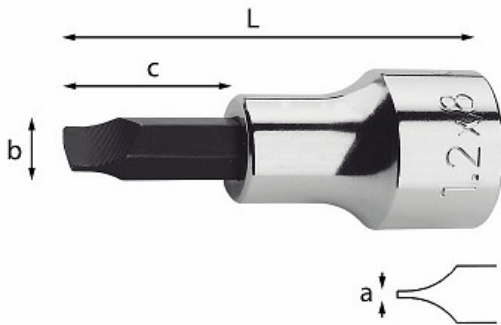

SOCKET BITS FOR SLOT-HEAD SCREWS

231 3/8 N

ISO 2380-1 ISO 1174-1

- Special Chrome Vanadium steel
- Chrome plated finish with phosphatised insert

Family details

Code	axbxc mm	L mm	Quantity for packaging
U02311012	1x6,5x24	52	5
U02311014	1,2x8x24	52	5